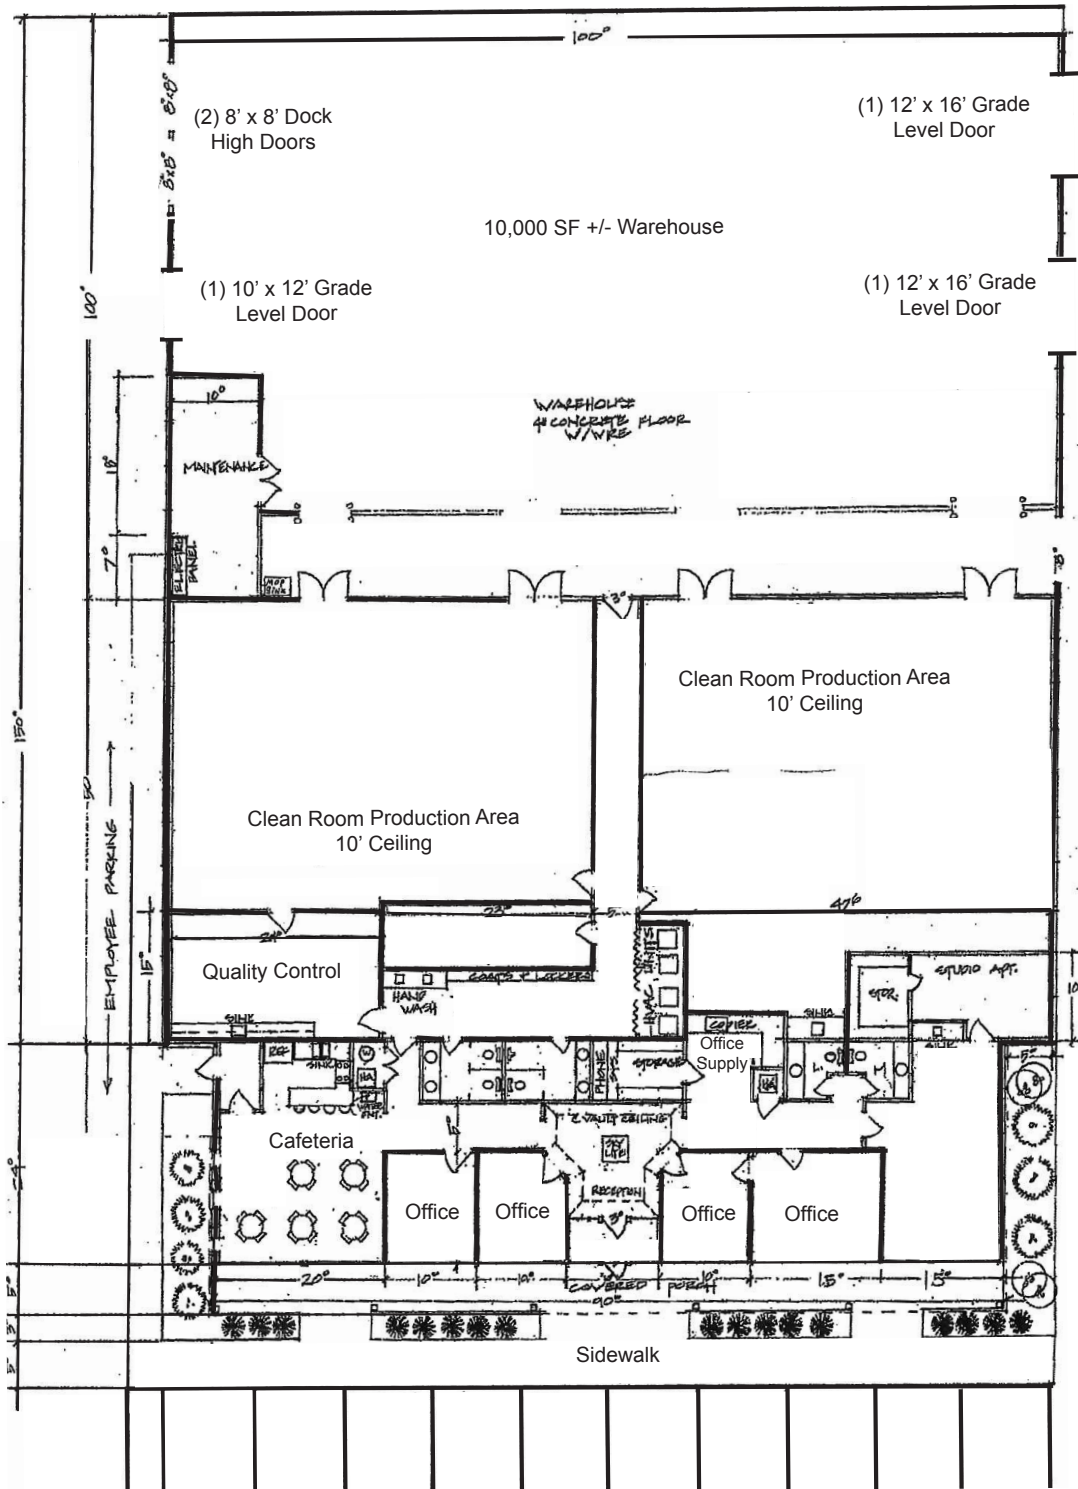

For Sublease - 17,280 SF Total \$6,000/month

1300 Lera Drive, Weatherford, OK 73096

Floor plan

Disclaimer: The above information is from reliable sources, but not guaranteed and is being offered subject to errors, omissions, previous sale, change in price and withdrawal without notice.